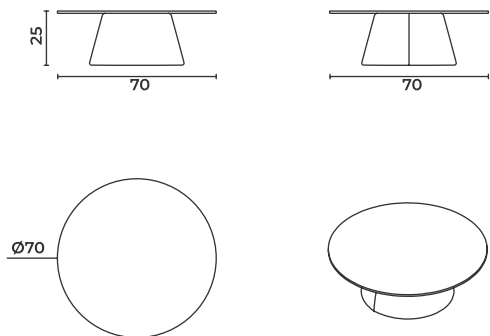

COFFEETABLE_ORIGO_R60H37

R: 60 cm H: 37 cm

COFFEETABLE_ORIGO_R80H37

R: 80 cm H: 37 cm

Origo

Coffee Table

Sehpa

Origo

Coffee Table

Sehpa

COFFETABLE_ORIGO_R60H28

R: 60 cm H: 28 cm

COFFETABLE_ORIGO_R80H28

R: 80 cm H: 28 cm

Origo

Coffee Table

Sehpa

Origo

Coffee Table

Sehpa

COFFEETABLE_ORIGO_R70H25

R: 70 cm H: 25 cm

COFFEETABLE_ORIGO_R42H46

R: 42 cm H: 46 cm