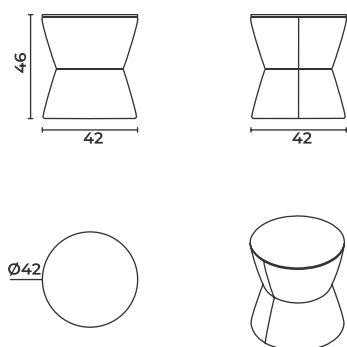

COFFEETABLE_ORIGO_R60H37

R: 60 cm H: 37 cm

COFFEETABLE_ORIGO_R80H37

R: 80 cm H: 37 cm

Origo

Coffee Table

Sehpa

Origo

Coffee Table

Sehpa

COFFETABLE_ORIGO_R60H28

R: 60 cm H: 28 cm

COFFETABLE_ORIGO_R80H28

R: 80 cm H: 28 cm

Origo

Coffee Table

Sehpa

Origo

Coffee Table

Sehpa

COFFEETABLE_ORIGO_R70H25

R: 70 cm H: 25 cm

COFFEETABLE_ORIGO_R42H46

R: 42 cm H: 46 cm