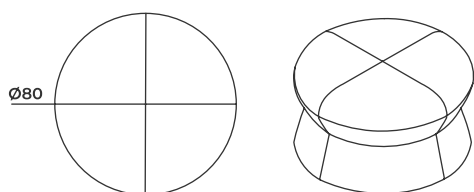

SEATING_ORIGO_R80H45