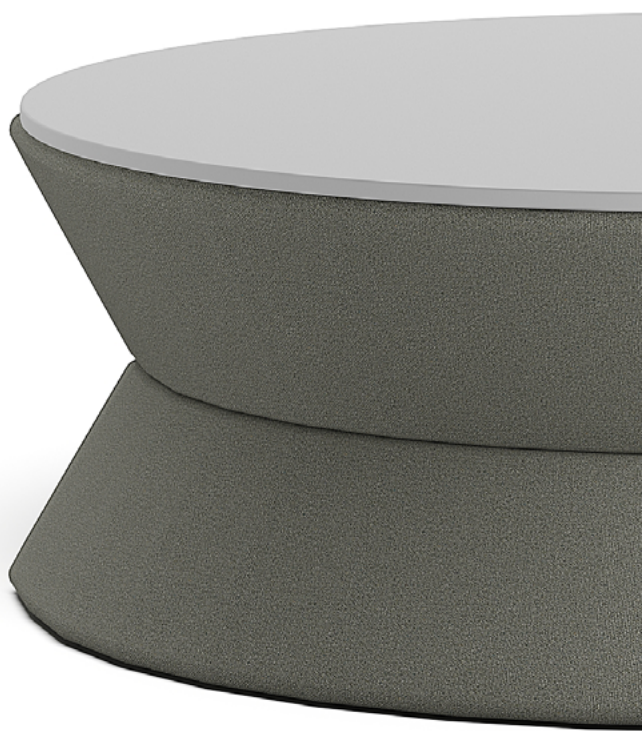

COFFEETABLE_ORIGO_R60H37

R: 60 cm H: 37 cm

COFFEETABLE_ORIGO_R80H37

R: 80 cm H: 37 cm

Origo

Coffee Table

Sehpa

Origo

Coffee Table

Sehpa

COFFETABLE_ORIGO_R60H28

R: 60 cm H: 28 cm

COFFETABLE_ORIGO_R80H28

R: 80 cm H: 28 cm

Origo

Coffee Table

Sehpa

Origo

Coffee Table

Sehpa

COFFEETABLE_ORIGO_R70H25

R: 70 cm H: 25 cm

COFFEETABLE_ORIGO_R42H46

R: 42 cm H: 46 cm