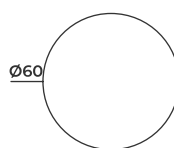

Origo

Coffee Table

Sehpa

Origo

Coffee Table

Sehpa

COFFEETABLE_ORIGO_R45H37

R: 45 cm H: 37 cm

COFFEETABLE_ORIGO_R60H37

R: 60 cm H: 37 cm

COFFEETABLE_ORIGO_R80H37

R: 80 cm H: 37 cm

Origo

Coffee Table

Sehpa

Origo

Coffee Table

Sehpa

COFFETABLE_ORIGO_R60H28

R: 60 cm H: 28 cm

COFFETABLE_ORIGO_R80H28

R: 80 cm H: 28 cm

Origo

Coffee Table