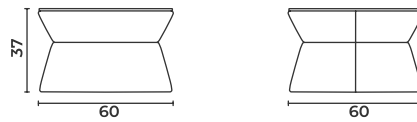

Origo

Coffee Table

Sehpa

Origo

Coffee Table

Sehpa

COFFEETABLE_ORIGO_R45H37

R: 45 cm H: 37 cm

COFFEETABLE_ORIGO_R60H37

R: 60 cm H: 37 cm

COFFEETABLE_ORIGO_R80H37

R: 80 cm H: 37 cm

Origo

Coffee Table

Sehpa

Origo