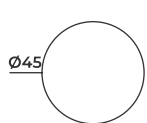

Origo

Coffee Table

Sehpa

Origo

Coffee Table

Sehpa

COFFEETABLE_ORIGO_R45H37

R: 45 cm H: 37 cm

COFFEETABLE_ORIGO_R60H37

R: 60 cm H: 37 cm

COFFEETABLE_ORIGO_R80H37

R: 80 cm H: 37 cm

Origo

Coffee Table

Sehpa

Origo