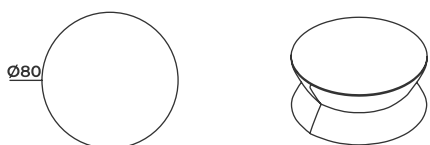

Origo

Coffee Table

Sehpa

Origo

Coffee Table

Sehpa

COFFEETABLE_ORIGO_R45H37

R: 45 cm H: 37 cm

COFFEETABLE_ORIGO_R60H37

R: 60 cm H: 37 cm

COFFEETABLE_ORIGO_R80H37

R: 80 cm H: 37 cm

Origo

Coffee Table

Sehpa

Origo

Coffee Table

Sehpa

COFFETABLE_ORIGO_R60H28

R: 60 cm H: 28 cm

COFFETABLE_ORIGO_R80H28

R: 80 cm H: 28 cm

Origo

Coffee Table