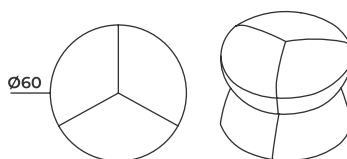

Origo

Pouf
Puf

Origo

Pouf

Puf

SEATING_ORIGO_R43H45

R: 43 cm H: 45 cm

SEATING_ORIGO_R60H45

R: 60 cm H: 45 cm

SEATING_ORIGO_R80H45

R: 80 cm H: 45 cm

SEATING_ORIGO_R120H45

R: 120 cm H: 45 cm

Origo

Pouf
Puf

Origo