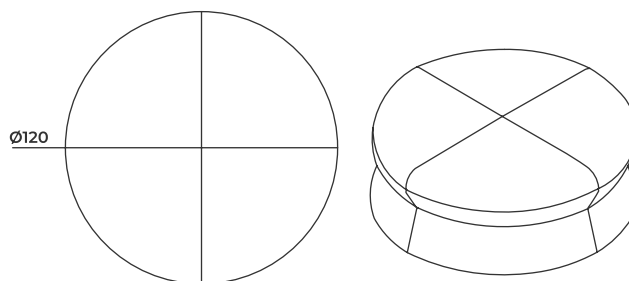

SEATING_ORIGO_R120H45