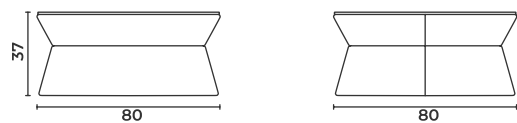

Origo

Coffee Table

Sehpa

Origo

Coffee Table

Sehpa

COFFEETABLE_ORIGO_R45H37

R: 45 cm H: 37 cm

COFFEETABLE_ORIGO_R60H37

R: 60 cm H: 37 cm

COFFEETABLE_ORIGO_R80H37

R: 80 cm H: 37 cm

Origo

Coffee Table

Sehpa

Origo