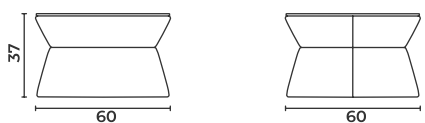

COFFEETABLE_ORIGO_R60H37

R: 60 cm H: 37 cm

COFFEETABLE_ORIGO_R80H37

R: 80 cm H: 37 cm

Origo

Coffee Table

Sehpa

Origo

Coffee Table

Sehpa

COFFETABLE_ORIGO_R60H28

R: 60 cm H: 28 cm

COFFETABLE_ORIGO_R80H28

R: 80 cm H: 28 cm

Origo

Coffee Table

Sehpa

Origo

Coffee Table

Sehpa

COFFEETABLE_ORIGO_R70H25

R: 70 cm H: 25 cm

COFFEETABLE_ORIGO_R42H46

R: 42 cm H: 46 cm