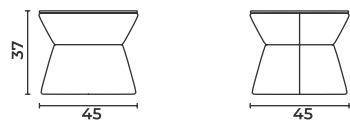

Origo

Coffee Table

Sehpa

Origo

Coffee Table

Sehpa

COFFEETABLE_ORIGO_R45H37

R: 45 cm H: 37 cm

COFFEETABLE_ORIGO_R60H37

R: 60 cm H: 37 cm

COFFEETABLE_ORIGO_R80H37

R: 80 cm H: 37 cm

Origo

Coffee Table

Sehpa

Origo