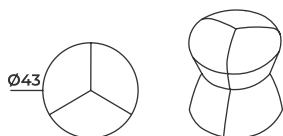

Origo

Pouf
Puf

Origo

Pouf

Puf

SEATING_ORIGO_R43H45

R: 43 cm H: 45 cm

SEATING_ORIGO_R60H45

R: 60 cm H: 45 cm

SEATING_ORIGO_R80H45

R: 80 cm H: 45 cm

SEATING_ORIGO_R120H45

R: 120 cm H: 45 cm

Origo

Pouf
Puf

Origo