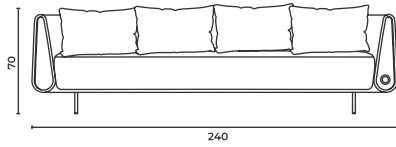

SH: 40 AH: 70 cm

Morn

Pouf

Puf

Morn

Pouf

Puf

Seating_MORN_POUF

R: 65 cm H: 40 cm

Morn

Sofa
Kanepe

Morn

Sofa

Kanepe

Seating_MORN_SOF_180

W: 180 D: 80 H: 70 cm

SH: 40 AH: 70 cm

Seating_MORN_SOF_210

W: 210 D: 80 H: 70 cm

SH: 40 AH: 70 cm

Morn

Sofa

Kanepe

Seating_MORN_SOF_240

W: 240 D: 80 H: 70 cm

SH: 40 AH: 70 cm

Seating_MORN_SOM_210

W: 210 D: 80 H: 70 cm

SH: 40 AH: 70 cm

Materials

Malzemeler

Click here >> to view all the color and material options in the series.