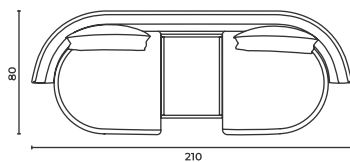

SH: 40 AH: 70 cm

Seating_MORN_SOF_210

W: 210 D: 80 H: 70 cm

SH: 40 AH: 70 cm

Morn

Sofa

Kanepe

Seating_MORN_SOF_240

W: 240 D: 80 H: 70 cm

SH: 40 AH: 70 cm

Seating_MORN_SOM_210

W: 210 D: 80 H: 70 cm

SH: 40 AH: 70 cm

Materials

Malzemeler

Click here >> to view all the color and material options in the series.