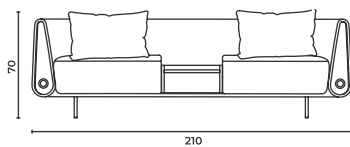

R: 65 cm H: 40 cm

Morn

Sofa
Kanepe

Morn

Sofa

Kanepe

Seating_MORN_SOF_180

W: 180 D: 80 H: 70 cm

SH: 40 AH: 70 cm

Seating_MORN_SOF_210

W: 210 D: 80 H: 70 cm

SH: 40 AH: 70 cm

Morn

Sofa

Kanepe

Seating_MORN_SOF_240

W: 240 D: 80 H: 70 cm

SH: 40 AH: 70 cm

Seating_MORN_SOM_210

W: 210 D: 80 H: 70 cm

SH: 40 AH: 70 cm

Materials

Malzemeler

Click here >> to view all the color and material options in the series.