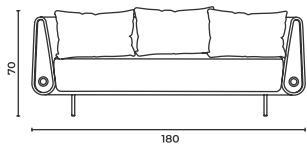

SH: 40 AH: 70 cm

Morn

Pouf

Puf

Morn

Pouf

Puf

Seating_MORN_POUF

R: 65 cm H: 40 cm

Morn

Sofa
Kanepe

Morn

Sofa

Kanepe

Seating_MORN_SOF_180

W: 180 D: 80 H: 70 cm

SH: 40 AH: 70 cm

Seating_MORN_SOF_210

W: 210 D: 80 H: 70 cm

SH: 40 AH: 70 cm

Morn

Sofa

Kanepe

Seating_MORN_SOF_240

W: 240 D: 80 H: 70 cm

SH: 40 AH: 70 cm

Seating_MORN_SOM_210

W: 210 D: 80 H: 70 cm

SH: 40 AH: 70 cm

Materials

Malzemeler

Click here >> to view all the color and material options in the series.