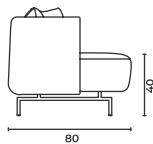

Morn

Armchair

Koltuk

Morn

Armchair

Koltuk

Seating_MORN_LNG

W: 95 D: 80 H: 70 cm

SH: 40 AH: 70 cm

Morn

Pouf

Puf

Morn

Pouf

Puf

Seating_MORN_POUF

R: 65 cm H: 40 cm

Morn

Sofa
Kanepe

Morn

Sofa

Kanepe

Seating_MORN_SOF_180

W: 180 D: 80 H: 70 cm

SH: 40 AH: 70 cm

Seating_MORN_SOF_210

W: 210 D: 80 H: 70 cm

SH: 40 AH: 70 cm

Morn

Sofa

Kanepe

Seating_MORN_SOF_240