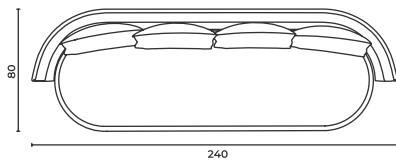

SH: 40 AH: 70 cm

Seating_MORN_SOF_210

W: 210 D: 80 H: 70 cm

SH: 40 AH: 70 cm

Morn

Sofa

Kanepe

Seating_MORN_SOF_240

W: 240 D: 80 H: 70 cm

SH: 40 AH: 70 cm

Seating_MORN_SOM_210

W: 210 D: 80 H: 70 cm

SH: 40 AH: 70 cm

Materials

Malzemeler

Click here >> to view all the color and material options in the series.