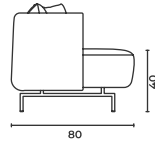

R: 65 cm H: 40 cm

Morn

Sofa
Kanepe

Morn

Sofa

Kanepe

Seating_MORN_SOF_180

W: 180 D: 80 H: 70 cm

SH: 40 AH: 70 cm

Seating_MORN_SOF_210

W: 210 D: 80 H: 70 cm

SH: 40 AH: 70 cm

Morn

Sofa

Kanepe

Seating_MORN_SOF_240

W: 240 D: 80 H: 70 cm

SH: 40 AH: 70 cm

Seating_MORN_SOM_210

W: 210 D: 80 H: 70 cm

SH: 40 AH: 70 cm

Materials

Malzemeler

Click here >> to view all the color and material options in the series.