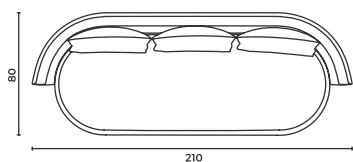

Seating_MORN_SOF_210

W: 210 D: 80 H: 70 cm

SH: 40 AH: 70 cm