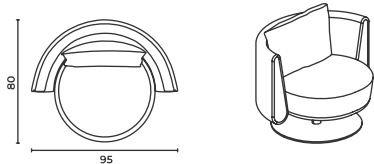

Morn

Armchair

Koltuk

Morn

Armchair

Koltuk

Seating_MORN_LNG

W: 95 D: 80 H: 70 cm

SH: 40 AH: 70 cm

Morn

Pouf

Puf

Morn

Pouf

Puf

Seating_MORN_POUF