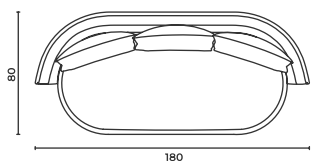

SH: 40 AH: 70 cm

Morn

Pouf

Puf

Morn

Pouf

Puf

Seating_MORN_POUF

R: 65 cm H: 40 cm

Morn

Sofa
Kanepe

Morn

Sofa

Kanepe

Seating_MORN_SOF_180

W: 180 D: 80 H: 70 cm