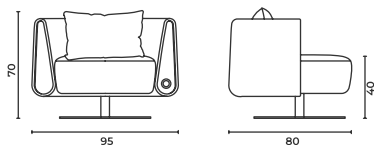

Morn

Armchair

Koltuk

Morn

Armchair

Koltuk

Seating_MORN_LNG

W: 95 D: 80 H: 70 cm

SH: 40 AH: 70 cm

Morn

Pouf

Puf

Morn

Pouf

Puf

Seating_MORN_POUF

R: 65 cm H: 40 cm

Morn

Sofa
Kanepe

Morn

Sofa

Kanepe

Seating_MORN_SOF_180

W: 180 D: 80 H: 70 cm