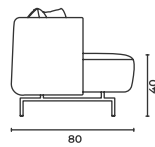

R: 65 cm H: 40 cm

Morn

Sofa
Kanepe

Morn

Sofa

Kanepe

Seating_MORN_SOF_180

W: 180 D: 80 H: 70 cm

SH: 40 AH: 70 cm

Seating_MORN_SOF_210

W: 210 D: 80 H: 70 cm

SH: 40 AH: 70 cm

Morn

Sofa

Kanepe

Seating_MORN_SOF_240

W: 240 D: 80 H: 70 cm

SH: 40 AH: 70 cm

Seating_MORN_SOM_210

W: 210 D: 80 H: 70 cm

SH: 40 AH: 70 cm

Materials

Malzemeler

Click here >> to view all the color and material options in the series.