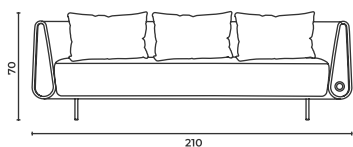

SH: 40 AH: 70 cm

Morn

Pouf

Puf

Morn

Pouf

Puf

Seating_MORN_POUF

R: 65 cm H: 40 cm

Morn

Sofa
Kanepe

Morn

Sofa

Kanepe

Seating_MORN_SOF_180

W: 180 D: 80 H: 70 cm

SH: 40 AH: 70 cm

Seating_MORN_SOF_210

W: 210 D: 80 H: 70 cm

SH: 40 AH: 70 cm

Morn

Sofa

Kanepe

Seating_MORN_SOF_240

W: 240 D: 80 H: 70 cm

SH: 40 AH: 70 cm

Seating_MORN_SOM_210

W: 210 D: 80 H: 70 cm

SH: 40 AH: 70 cm

Materials

Malzemeler

Click here >> to view all the color and material options in the series.