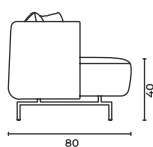

SH: 40 AH: 70 cm

Morn

Pouf

Puf

Morn

Pouf

Puf

Seating_MORN_POUF

R: 65 cm H: 40 cm

Morn

Sofa
Kanepe

Morn

Sofa

Kanepe

Seating_MORN_SOF_180

W: 180 D: 80 H: 70 cm

SH: 40 AH: 70 cm

Seating_MORN_SOF_210

W: 210 D: 80 H: 70 cm

SH: 40 AH: 70 cm

Morn

Sofa

Kanepe

Seating_MORN_SOF_240