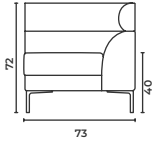

Joker_Sfr_203

W: 203 D: 73 H: 72 cm SH: 40 AH: 55 cm

Joker_Sfl_203

W: 203 D: 73 H: 72 cm SH: 40 AH: 55 cm

Joker

Corner Modules

Köşe Modül

* When ordering please note that: "left armrest" means that your left arm is on the left armrest when you are sitting.
"right armrest" means that your right arm is on the right armrest when you are sitting.

W: 84 D: 155 H: 72 cm SH: 40 AH: 55 cm

Joker_Cll_84155

W: 84 D: 155 H: 72 cm SH: 40 AH: 55 cm

Joker

Corner Modules

Köşe Modül

Joker_Crm_73

W: 73 D: 73 H: 72 cm SH: 40 AH: 55 cm

Joker_Crm_168

W: 168 D: 110 H: 72 cm SH: 40 AH: 55 cm

Joker

Add-on Modules

Orta Modül

* When ordering please note that: "left armrest" means that your left arm is on the left armrest when you are sitting.
"right armrest" means that your right arm is on the right armrest when you are sitting.
* Sipariş verirken lütfen şunlara dikkat edin: "Sol kolçak", otururken sol kolunuzun sol kolçakta olması anlamına gelir.
"Sağ kolçak", otururken sağ kolunuzun sağ kolçakta olması anlamına gelir.