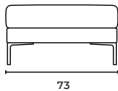

Joker

Pouf
Puf

Joker

Pouf

Puf

Joker_P_80

W: 80 D: 73 H: 72 cm SH: 40 cm

Joker

Pouf

Puf

Joker_P_136

W: 136 D: 73 H: 72 cm

SH: 40 cm

Joker

Armchair

Koltuk

Joker_Sfr_203

W: 203 D: 73 H: 72 cm SH: 40 AH: 55 cm

Joker_Sfl_203

W: 203 D: 73 H: 72 cm SH: 40 AH: 55 cm

Joker

Corner Modules

Köşe Modül

* When ordering please note that: "left armrest" means that your left arm is on the left armrest when you are sitting.
"right armrest" means that your right arm is on the right armrest when you are sitting.

Joker_Crm_168

W: 168 D: 110 H: 72 cm SH: 40 AH: 55 cm

Joker

Add-on Modules

Orta Modül

* When ordering please note that: "left armrest" means that your left arm is on the left armrest when you are sitting.
"right armrest" means that your right arm is on the right armrest when you are sitting.
* Sipariş verirken lütfen şunlara dikkat edin: "Sol kolçak", otururken sol kolunuzun sol kolçakta olması anlamına gelir.
"Sağ kolçak", otururken sağ kolunuzun sağ kolçakta olması anlamına gelir.