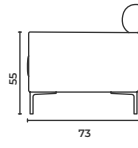

Pouf

Puf

Joker_P_136

W: 136 D: 73 H: 72 cm

SH: 40 cm

Joker

Armchair

Koltuk

Joker

Armchair

Koltuk

Joker_Lng

W: 80 D: 73 H: 72 cm

SH: 40 cm AH: 55 cm

Joker

Sofa
Kanepe

Joker

Sofa Kanepe

Joker_Sofa_150

W: 150 D: 73 H: 72 cm

SH: 40 AH: 55 cm

Joker_Sofa_180

W: 180 D: 73 H: 72 cm

SH: 40 AH: 55 cm

Joker_Sfr_203

W: 203 D: 73 H: 72 cm SH: 40 AH: 55 cm

Joker_Sfl_203

W: 203 D: 73 H: 72 cm SH: 40 AH: 55 cm

Joker

Corner Modules

Köşe Modül

* When ordering please note that: "left armrest" means that your left arm is on the left armrest when you are sitting.
"right armrest" means that your right arm is on the right armrest when you are sitting.