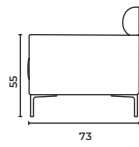

Joker

Pouf
Puf

Joker

Pouf

Puf

Joker_P_80

W: 80 D: 73 H: 72 cm SH: 40 cm

Joker

Pouf

Puf

Joker_P_136

W: 136 D: 73 H: 72 cm

SH: 40 cm

Joker

Armchair

Koltuk

Joker

Armchair

Koltuk

Joker_Lng

W: 80 D: 73 H: 72 cm

SH: 40 cm AH: 55 cm

Joker

Sofa
Kanepe

Joker_Sfr_203

W: 203 D: 73 H: 72 cm SH: 40 AH: 55 cm

Joker_Sfl_203

W: 203 D: 73 H: 72 cm SH: 40 AH: 55 cm

Joker

Corner Modules

Köşe Modül

* When ordering please note that: "left armrest" means that your left arm is on the left armrest when you are sitting.
"right armrest" means that your right arm is on the right armrest when you are sitting.