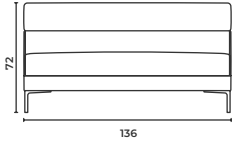

Joker_Sfr_203

W: 203 D: 73 H: 72 cm SH: 40 AH: 55 cm

Joker_Sfl_203

W: 203 D: 73 H: 72 cm SH: 40 AH: 55 cm

Joker

Corner Modules

Köşe Modül

* When ordering please note that: "left armrest" means that your left arm is on the left armrest when you are sitting.
"right armrest" means that your right arm is on the right armrest when you are sitting.

W: 84 D: 155 H: 72 cm SH: 40 AH: 55 cm

Joker_Cll_84155

W: 84 D: 155 H: 72 cm SH: 40 AH: 55 cm

Joker

Corner Modules

Köşe Modül

Joker_Crm_73

W: 73 D: 73 H: 72 cm SH: 40 AH: 55 cm

Joker_Crm_168

W: 168 D: 110 H: 72 cm SH: 40 AH: 55 cm

Joker

Add-on Modules

Orta Modül

* When ordering please note that: "left armrest" means that your left arm is on the left armrest when you are sitting.
"right armrest" means that your right arm is on the right armrest when you are sitting.
* Sipariş verirken lütfen şunlara dikkat edin: "Sol kolçak", otururken sol kolunuzun sol kolçakta olması anlamına gelir.
"Sağ kolçak", otururken sağ kolunuzun sağ kolçakta olması anlamına gelir.

Joker_Lir_136

W: 143 D: 73 H: 72 cm

SH: 40 AH: 55 cm

Joker_Lin_136

W: 143 D: 73 H: 72 cm

SH: 40 AH: 55 cm

Joker_Lil_136

W: 130 D: 90 H: 70 cm