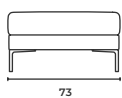

Joker

Pouf
Puf

Joker

Pouf

Puf

Joker_P_80

W: 80 D: 73 H: 72 cm SH: 40 cm

Joker

Pouf

Puf

Joker_P_136

W: 136 D: 73 H: 72 cm

SH: 40 cm

Joker

Armchair

Koltuk

Joker_Sfr_203

W: 203 D: 73 H: 72 cm SH: 40 AH: 55 cm

Joker_Sfl_203

W: 203 D: 73 H: 72 cm SH: 40 AH: 55 cm

Joker

Corner Modules

Köşe Modül

* When ordering please note that: "left armrest" means that your left arm is on the left armrest when you are sitting.
"right armrest" means that your right arm is on the right armrest when you are sitting.