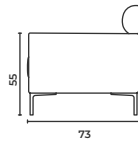

Joker

Armchair

Koltuk

Joker_Lng

W: 80 D: 73 H: 72 cm

SH: 40 cm AH: 55 cm

Joker

Sofa
Kanepe

Joker

Sofa Kanepe

Joker_Sofa_150

W: 150 D: 73 H: 72 cm

SH: 40 AH: 55 cm

Joker_Sofa_180

W: 180 D: 73 H: 72 cm

SH: 40 AH: 55 cm

Joker_Sfr_143

W: 143 D: 73 H: 72 cm SH: 40 AH: 55 cm

Joker_Sfl_143

W: 143 D: 73 H: 72 cm SH: 40 AH: 55 cm

Joker_Sfr_173

W: 173 D: 73 H: 72 cm SH: 40 AH: 55 cm

Joker_Sfl_173

W: 173 D: 73 H: 72 cm SH: 40 AH: 55 cm

Joker_Sfr_203

W: 203 D: 73 H: 72 cm SH: 40 AH: 55 cm

Joker_Sfl_203

W: 203 D: 73 H: 72 cm SH: 40 AH: 55 cm

Joker

Corner Modules

Köşe Modül

* When ordering please note that: "left armrest" means that your left arm is on the left armrest when you are sitting.
"right armrest" means that your right arm is on the right armrest when you are sitting.