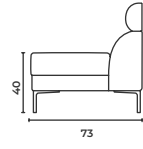

Joker_Sfr_203

W: 203 D: 73 H: 72 cm SH: 40 AH: 55 cm

Joker_Sfl_203

W: 203 D: 73 H: 72 cm SH: 40 AH: 55 cm

Joker

Corner Modules

Köşe Modül

* When ordering please note that: "left armrest" means that your left arm is on the left armrest when you are sitting.
"right armrest" means that your right arm is on the right armrest when you are sitting.

W: 84 D: 155 H: 72 cm SH: 40 AH: 55 cm

Joker_Cll_84155

W: 84 D: 155 H: 72 cm SH: 40 AH: 55 cm

Joker

Corner Modules

Köşe Modül

Joker_Crm_73

W: 73 D: 73 H: 72 cm SH: 40 AH: 55 cm

Joker_Crm_168

W: 168 D: 110 H: 72 cm SH: 40 AH: 55 cm

Joker

Add-on Modules

Orta Modül

* When ordering please note that: "left armrest" means that your left arm is on the left armrest when you are sitting.
"right armrest" means that your right arm is on the right armrest when you are sitting.
* Sipariş verirken lütfen şunlara dikkat edin: "Sol kolçak", otururken sol kolunuzun sol kolçakta olması anlamına gelir.
"Sağ kolçak", otururken sağ kolunuzun sağ kolçakta olması anlamına gelir.

Joker_Lir_136

W: 143 D: 73 H: 72 cm

SH: 40 AH: 55 cm

Joker_Lin_136

W: 143 D: 73 H: 72 cm

SH: 40 AH: 55 cm

Joker_Lil_136

W: 130 D: 90 H: 70 cm