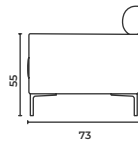

Joker_Sofa_210

W: 210 D: 73 H: 72 cm

SH: 40 AH: 55 cm