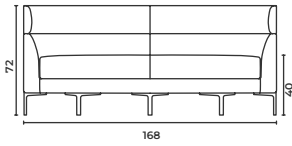

Joker_Sfr_203

W: 203 D: 73 H: 72 cm SH: 40 AH: 55 cm

Joker_Sfl_203

W: 203 D: 73 H: 72 cm SH: 40 AH: 55 cm

Joker

Corner Modules

Köşe Modül

* When ordering please note that: "left armrest" means that your left arm is on the left armrest when you are sitting.
"right armrest" means that your right arm is on the right armrest when you are sitting.

W: 84 D: 155 H: 72 cm SH: 40 AH: 55 cm

Joker_Cll_84155

W: 84 D: 155 H: 72 cm SH: 40 AH: 55 cm

Joker

Corner Modules

Köşe Modül

Joker_Crm_73

W: 73 D: 73 H: 72 cm SH: 40 AH: 55 cm

Joker_Crm_168

W: 168 D: 110 H: 72 cm SH: 40 AH: 55 cm

Joker

Add-on Modules

Orta Modül

* When ordering please note that: "left armrest" means that your left arm is on the left armrest when you are sitting.
"right armrest" means that your right arm is on the right armrest when you are sitting.
* Sipariş verirken lütfen şunlara dikkat edin: "Sol kolçak", otururken sol kolunuzun sol kolçakta olması anlamına gelir.
"Sağ kolçak", otururken sağ kolunuzun sağ kolçakta olması anlamına gelir.