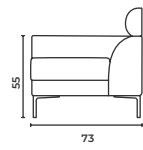

Joker_Lnd_136