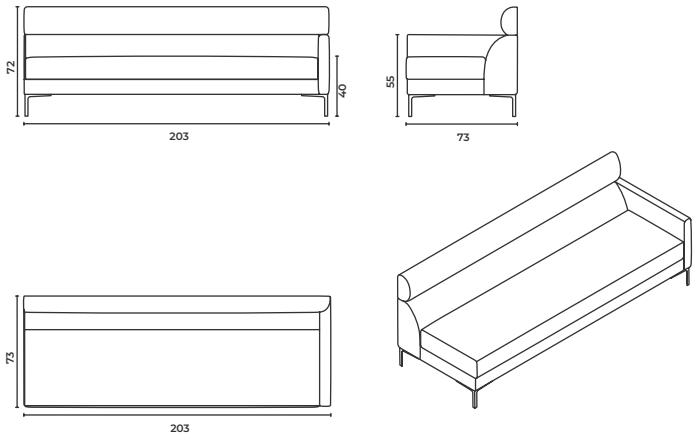

Joker_Sfr_143

W: 143 D: 73 H: 72 cm SH: 40 AH: 55 cm

Joker_Sfl_143

W: 143 D: 73 H: 72 cm SH: 40 AH: 55 cm

Joker_Sfr_173

W: 173 D: 73 H: 72 cm SH: 40 AH: 55 cm

Joker_Sfl_173

W: 173 D: 73 H: 72 cm SH: 40 AH: 55 cm

Joker

Corner Modules

Köşe Modül

* When ordering please note that: "left armrest" means that your left arm is on the left armrest when you are sitting.
"right armrest" means that your right arm is on the right armrest when you are sitting.
* Sipariş verirken lütfen şunlara dikkat edin: "Sol kolçak", otururken sol kolunuzun sol kolçakta olması anlamına gelir.
"Sağ kolçak", otururken sağ kolunuzun sağ kolçakta olması anlamına gelir.

Joker_Sfr_203

W: 203 D: 73 H: 72 cm SH: 40 AH: 55 cm

Joker_Sfl_203

W: 203 D: 73 H: 72 cm SH: 40 AH: 55 cm

Joker

Corner Modules

Köşe Modül

* When ordering please note that: "left armrest" means that your left arm is on the left armrest when you are sitting.
"right armrest" means that your right arm is on the right armrest when you are sitting.