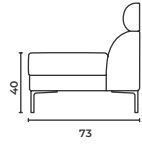

Joker_Sfr_203

W: 203 D: 73 H: 72 cm SH: 40 AH: 55 cm

Joker_Sfl_203

W: 203 D: 73 H: 72 cm SH: 40 AH: 55 cm

Joker

Corner Modules

Köşe Modül

* When ordering please note that: "left armrest" means that your left arm is on the left armrest when you are sitting.
"right armrest" means that your right arm is on the right armrest when you are sitting.

W: 84 D: 155 H: 72 cm SH: 40 AH: 55 cm

Joker_Cll_84155

W: 84 D: 155 H: 72 cm SH: 40 AH: 55 cm

Joker

Corner Modules

Köşe Modül

Joker_Crm_73

W: 73 D: 73 H: 72 cm SH: 40 AH: 55 cm

Joker_Crm_168

W: 168 D: 110 H: 72 cm SH: 40 AH: 55 cm

Joker

Add-on Modules

Orta Modül

* When ordering please note that: "left armrest" means that your left arm is on the left armrest when you are sitting.
"right armrest" means that your right arm is on the right armrest when you are sitting.
* Sipariş verirken lütfen şunlara dikkat edin: "Sol kolçak", otururken sol kolunuzun sol kolçakta olması anlamına gelir.
"Sağ kolçak", otururken sağ kolunuzun sağ kolçakta olması anlamına gelir.

Joker_Lir_136

W: 143 D: 73 H: 72 cm

SH: 40 AH: 55 cm

Joker_Lin_136

W: 143 D: 73 H: 72 cm

SH: 40 AH: 55 cm

Joker_Lil_136

W: 130 D: 90 H: 70 cm