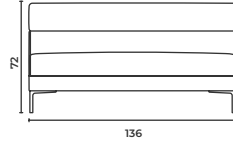

Joker_Sfr_203

W: 203 D: 73 H: 72 cm SH: 40 AH: 55 cm

Joker_Sfl_203

W: 203 D: 73 H: 72 cm SH: 40 AH: 55 cm

Joker

Corner Modules

Köşe Modül

* When ordering please note that: "left armrest" means that your left arm is on the left armrest when you are sitting.
"right armrest" means that your right arm is on the right armrest when you are sitting.

W: 84 D: 155 H: 72 cm SH: 40 AH: 55 cm

Joker_Cll_84155

W: 84 D: 155 H: 72 cm SH: 40 AH: 55 cm

Joker

Corner Modules

Köşe Modül

Joker_Crm_73

W: 73 D: 73 H: 72 cm SH: 40 AH: 55 cm

Joker_Crm_168

W: 168 D: 110 H: 72 cm SH: 40 AH: 55 cm

Joker

Add-on Modules

Orta Modül

* When ordering please note that: "left armrest" means that your left arm is on the left armrest when you are sitting.
"right armrest" means that your right arm is on the right armrest when you are sitting.
* Sipariş verirken lütfen şunlara dikkat edin: "Sol kolçak", otururken sol kolunuzun sol kolçakta olması anlamına gelir.
"Sağ kolçak", otururken sağ kolunuzun sağ kolçakta olması anlamına gelir.

Joker_Lir_136

W: 143 D: 73 H: 72 cm

SH: 40 AH: 55 cm

Joker_Lin_136

W: 143 D: 73 H: 72 cm

SH: 40 AH: 55 cm

Joker_Lil_136

W: 130 D: 90 H: 70 cm