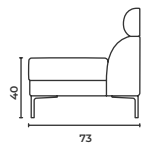

Joker_Sfr_203

W: 203 D: 73 H: 72 cm SH: 40 AH: 55 cm

Joker_Sfl_203

W: 203 D: 73 H: 72 cm SH: 40 AH: 55 cm

Joker

Corner Modules

Köşe Modül

* When ordering please note that: "left armrest" means that your left arm is on the left armrest when you are sitting.
"right armrest" means that your right arm is on the right armrest when you are sitting.

Joker_Crm_168

W: 168 D: 110 H: 72 cm SH: 40 AH: 55 cm

Joker

Add-on Modules

Orta Modül

* When ordering please note that: "left armrest" means that your left arm is on the left armrest when you are sitting.
"right armrest" means that your right arm is on the right armrest when you are sitting.
* Sipariş verirken lütfen şunlara dikkat edin: "Sol kolçak", otururken sol kolunuzun sol kolçakta olması anlamına gelir.
"Sağ kolçak", otururken sağ kolunuzun sağ kolçakta olması anlamına gelir.

Joker_Lir_136

W: 143 D: 73 H: 72 cm

SH: 40 AH: 55 cm

Joker_Lin_136

W: 143 D: 73 H: 72 cm

SH: 40 AH: 55 cm

Joker_Lil_136

W: 130 D: 90 H: 70 cm

SH: 42 AH: 70 cm

Joker_Lnd_136

W: 95 D: 90 H: 70 cm

SH: 42 AH: 70 cm

Joker

Configuration Example

Konfigürasyonlar

Joker