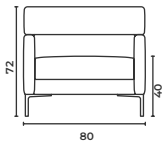

Joker

Pouf
Puf

Joker

Pouf

Puf

Joker_P_80

W: 80 D: 73 H: 72 cm SH: 40 cm

Joker

Pouf

Puf

Joker_P_136

W: 136 D: 73 H: 72 cm

SH: 40 cm

Joker

Armchair

Koltuk

Joker

Armchair

Koltuk

Joker_Lng

W: 80 D: 73 H: 72 cm

SH: 40 cm AH: 55 cm

Joker

Sofa
Kanepe

Joker_Sfr_203

W: 203 D: 73 H: 72 cm SH: 40 AH: 55 cm

Joker_Sfl_203

W: 203 D: 73 H: 72 cm SH: 40 AH: 55 cm

Joker

Corner Modules

Köşe Modül

* When ordering please note that: "left armrest" means that your left arm is on the left armrest when you are sitting.
"right armrest" means that your right arm is on the right armrest when you are sitting.