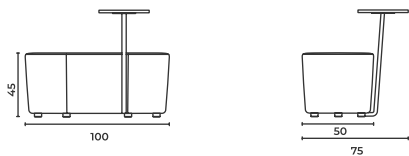

Cluster

Pouf

Puf

Cluster_100H45_Ct

W: 100 D: 75 H: 45 cm
SH: 45 cm AH: 30 cm