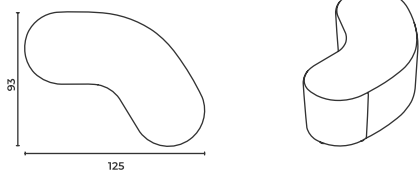

## Pouf

Puf

Cluster\_100H45\_Ct

W: 100 D: 75 H: 45 cm  
SH: 45 cm AH: 30 cm

Cluster\_T\_100X50H45

W: 100 D: 50 H: 45 cm  
SH: 45 cm

Cluster\_125X93H45

W: 125 D: 93 H: 45 cm  
SH: 45 cm

Cluster\_175X93H45

W: 175 D: 93 H: 45 cm  
SH: 45 cm