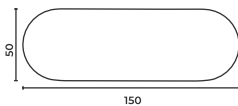

## Pouf Puf

Cluster\_50X57H45

W: 50 D: 57 H:45 cm  
SH: 45 cm

Cluster\_100H45

W: 100 D: 50 H:45 cm  
SH: 45 cm

Cluster\_150H45

W: 150 D: 50 H:45 cm  
SH: 45 cm

Cluster\_200H45

## Pouf

Puf

Cluster\_100H45\_Ct

W: 100 D: 75 H: 45 cm  
SH: 45 cm AH: 30 cm

Cluster\_T\_100X50H45

W: 100 D: 50 H: 45 cm  
SH: 45 cm

Cluster\_125X93H45

W: 125 D: 93 H: 45 cm  
SH: 45 cm