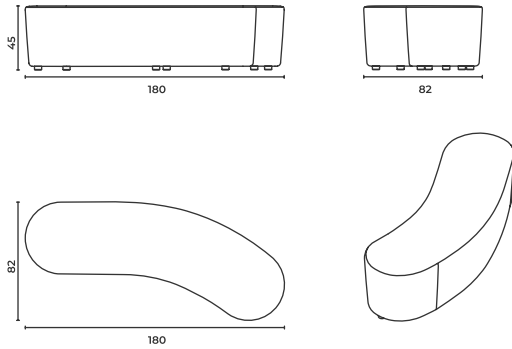

Cluster

Pouf Puf

Cluster_180X82H45

W: 180 D: 82 H:45 cm
SH: 45 cm