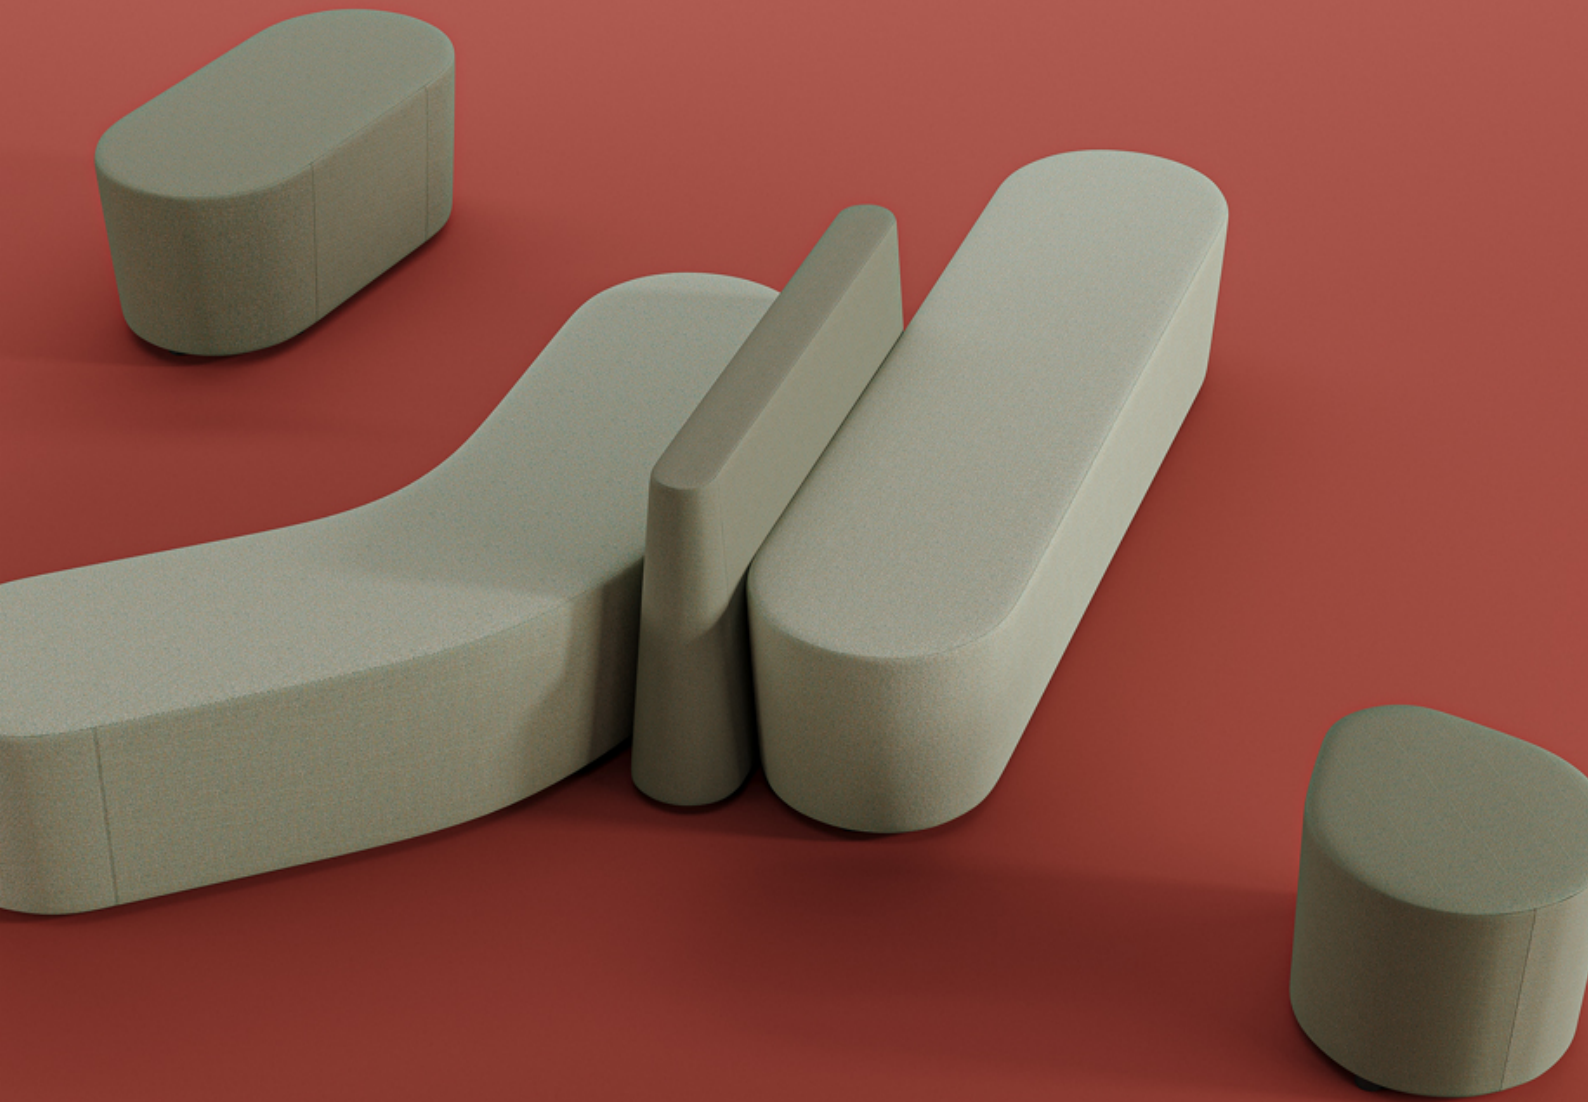

Cluster

By Mustafa Timur