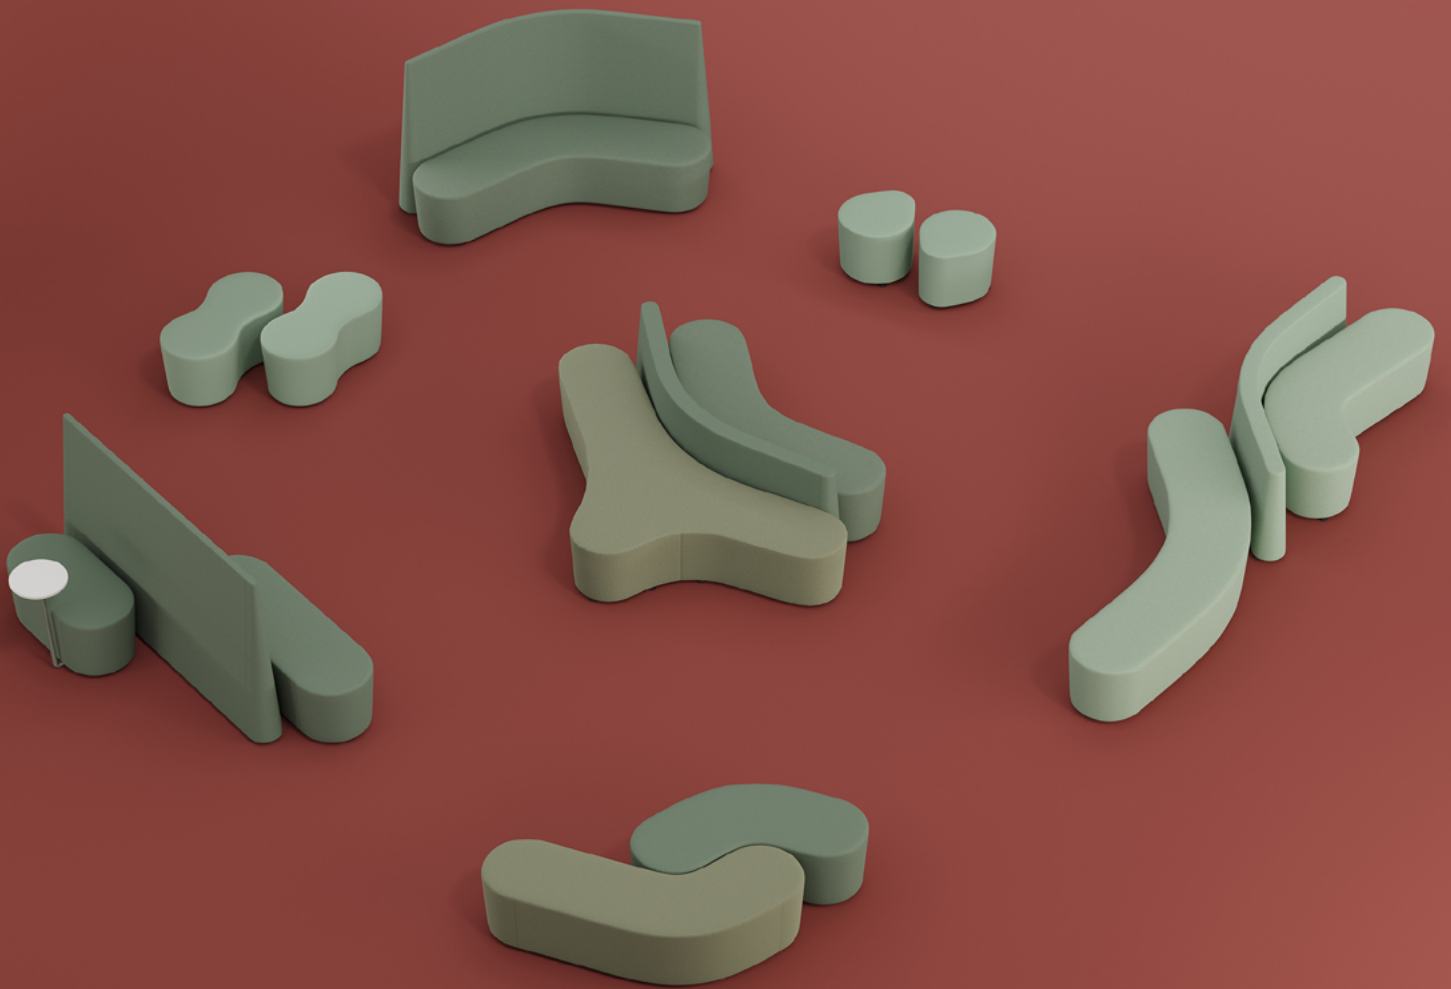

Cluster

Configuration Example

Konfigürasyonlar