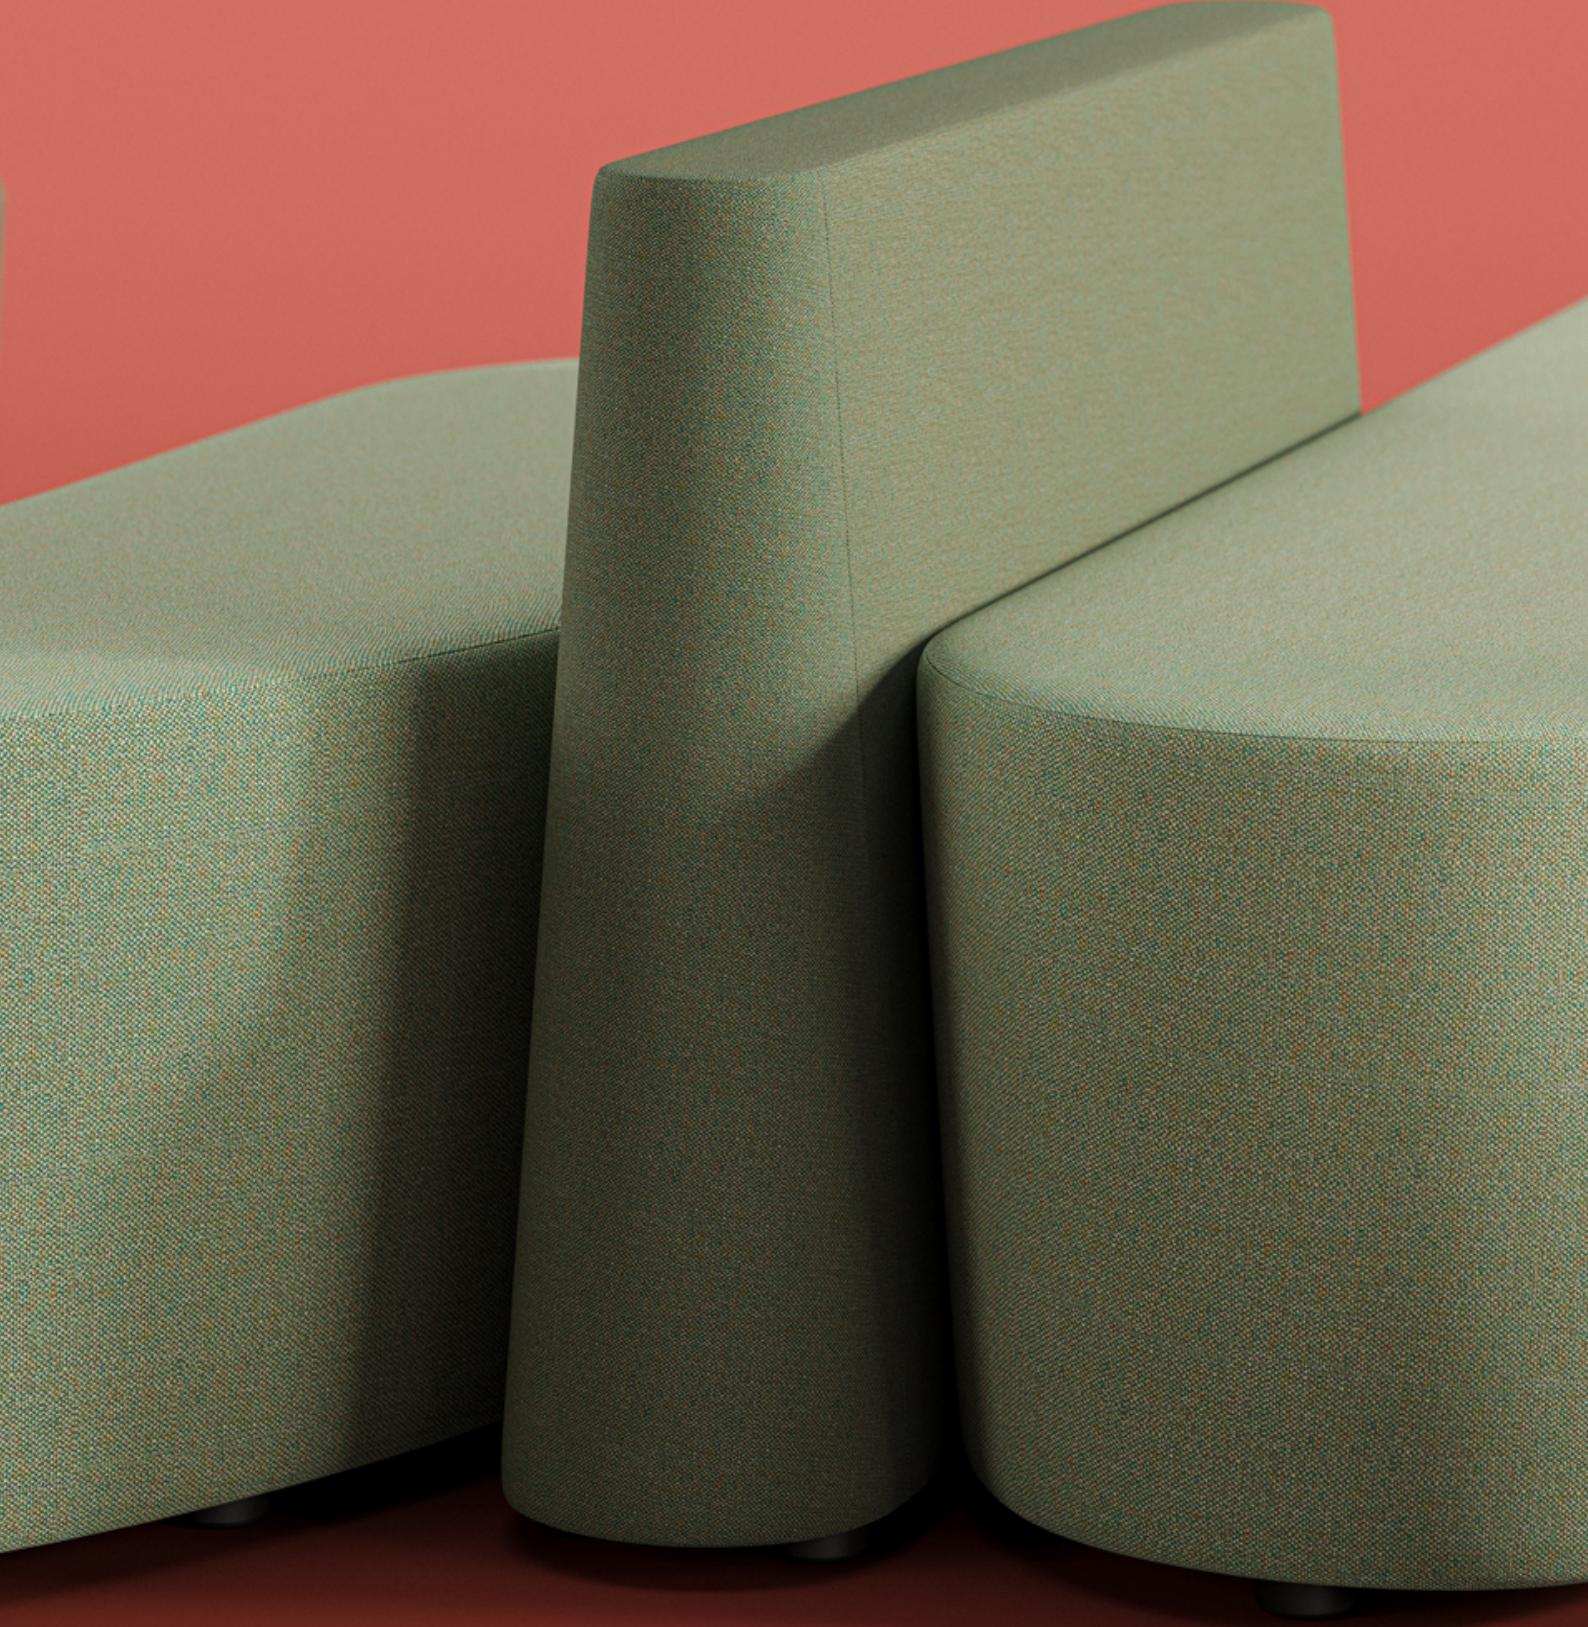

Cluster

Wall

Bölücü Duvar