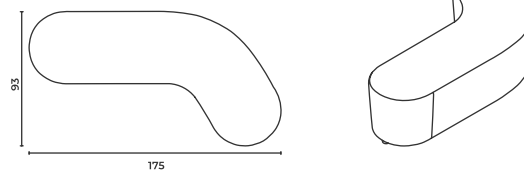

## Pouf

Puf

Cluster\_100H45\_Ct

W: 100 D: 75 H: 45 cm  
SH: 45 cm AH: 30 cm

Cluster\_T\_100X50H45

W: 100 D: 50 H: 45 cm  
SH: 45 cm

Cluster\_125X93H45

W: 125 D: 93 H: 45 cm  
SH: 45 cm

Cluster\_175X93H45

W: 175 D: 93 H: 45 cm  
SH: 45 cm