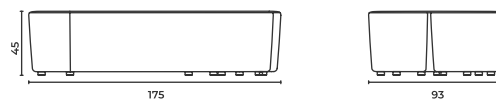

Cluster_175X93H45

W: 175 D: 93 H: 45 cm
SH: 45 cm