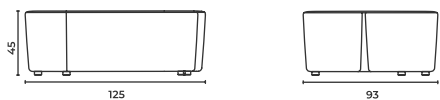

## Pouf

Puf

Cluster\_100H45\_Ct

W: 100 D: 75 H: 45 cm  
SH: 45 cm AH: 30 cm

Cluster\_T\_100X50H45

W: 100 D: 50 H: 45 cm  
SH: 45 cm

Cluster\_125X93H45

W: 125 D: 93 H: 45 cm  
SH: 45 cm

Cluster\_175X93H45

W: 175 D: 93 H: 45 cm  
SH: 45 cm