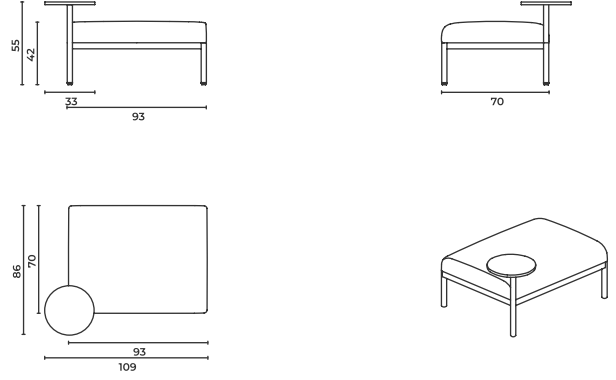

## Pouf

Puf

CageLounge\_P\_93

W: 93 D: 70 H: 42 cm  
SH: 42 cm

CageLounge\_P\_93\_Str

W: 109 D: 70 H: 42 cm  
SH: 42 cm AH: 55 cm

\*When ordering please note that: "left side table" means that your left arm is on the left side table when you are sitting.

"right side table" means that your right arm is on the right side table when you are sitting.

Sipariş verirken lütfen şuna dikkat edin: "Sol sehpa", sehpa otururken sol kolunuzun sol sehpa da olması anlamına gelir.