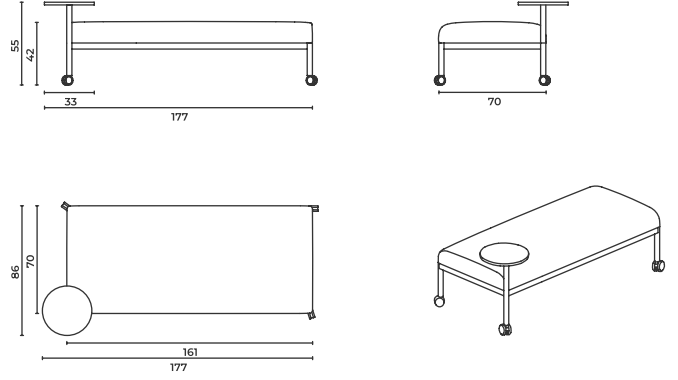

## Pouf

Puf

CageLounge\_P\_M\_161

W: 161 D: 70 H: 42 cm  
SH: 42 cm

CageLounge\_P\_M\_161\_Str

W: 177 D: 70 H: 42 cm  
SH: 42 cm AH: 55 cm

\*When ordering please note that: "left side table" means that your left arm is on the left side table when you are sitting.

"right side table" means that your right arm is on the right side table when you are sitting.

Sipariş verirken lütfen şuna dikkat edin: "Sol sehpa", sehpa otururken sol kolunuzun sol sehpa-  
da olması anlamına gelir.