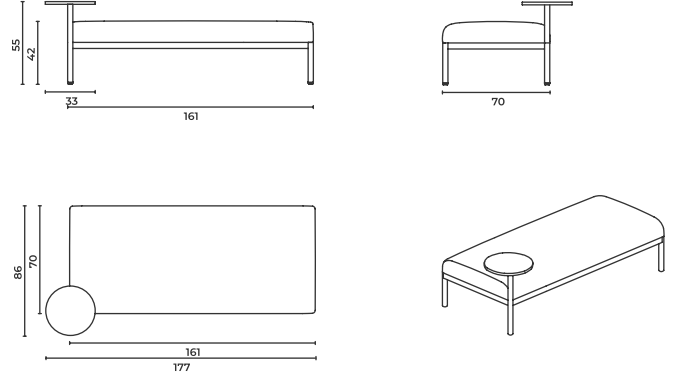

## Pouf

Puf

CageLounge\_P\_161

W: 161 D: 70 H: 42 cm  
SH: 42 cm

CageLounge\_P\_161\_Str

W: 177 D: 70 H: 42 cm  
SH: 42 cm AH: 55 cm

\*When ordering please note that: "left side table" means that your left arm is on the left side table when you are sitting.

"right side table" means that your right arm is on the right side table when you are sitting.

Sipariş verirken lütfen şuna dikkat edin: "Sol sehpa", sehpa otururken sol kolunuzun sol sehpa da olması anlamına gelir.