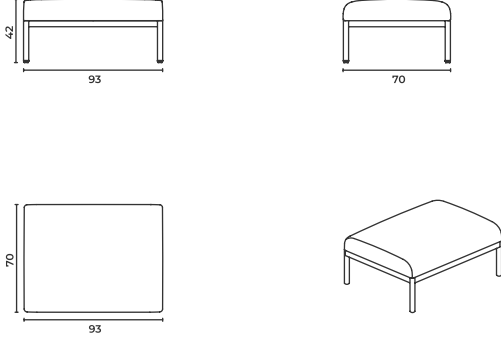

## Pouf

Puf

CageLounge\_P\_93

W: 93 D: 70 H: 42 cm  
SH: 42 cm

CageLounge\_P\_93\_Str

W: 109 D: 70 H: 42 cm  
SH: 42 cm AH: 55 cm

\*When ordering please note that: "left side table" means that your left arm is on the left side table when you are sitting.