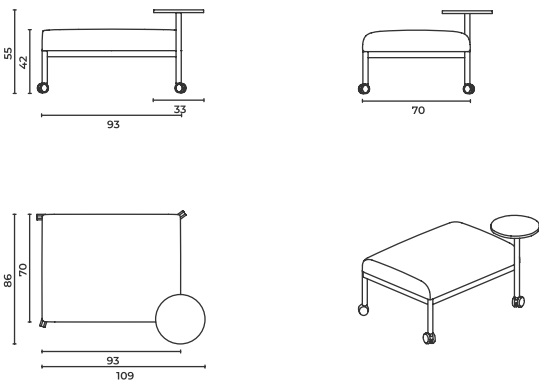

CageLounge_P_M_93_Stl

W: 109 D: 70 H: 42 cm
SH: 42 cm AH: 55 cm