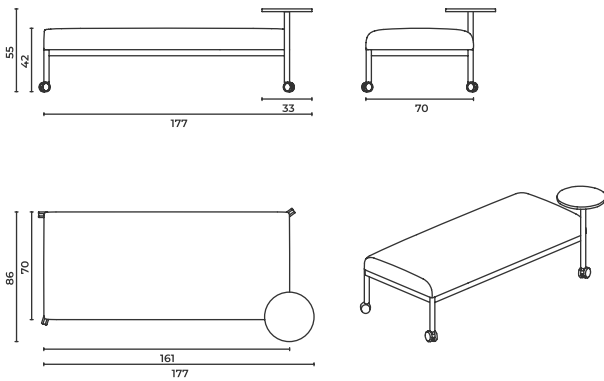

CageLounge_P_M_161_Stl

W: 177 D: 70 H: 42 cm
SH: 42 cm AH: 55 cm