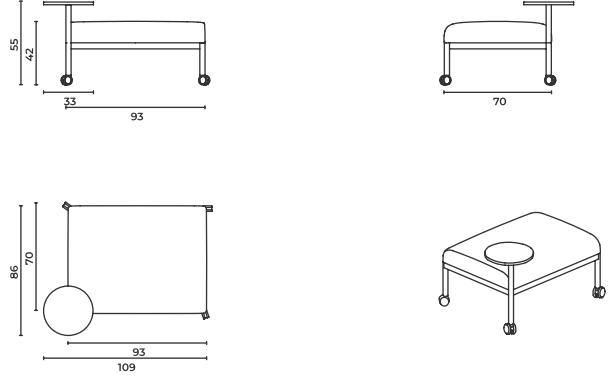

## Pouf

Puf

CageLounge\_P\_M\_93

W: 93 D: 70 H: 42 cm  
SH: 42 cm

CageLounge\_P\_M\_93\_Str

W: 109 D: 70 H: 42 cm  
SH: 42 cm AH: 55 cm

\*When ordering please note that: "left side table" means that your left arm is on the left side table when you are sitting.

"right side table" means that your right arm is on the right side table when you are sitting.

Sipariş verirken lütfen şuna dikkat edin: "Sol sehpa", sehpa otururken sol kolunuzun sol sehpa-  
da olması anlamına gelir.