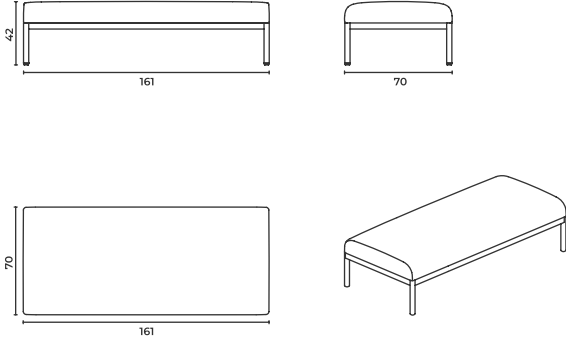

## Pouf

Puf

CageLounge\_P\_93

W: 93 D: 70 H: 42 cm  
SH: 42 cm

CageLounge\_P\_93\_Str

W: 109 D: 70 H: 42 cm  
SH: 42 cm AH: 55 cm

\*When ordering please note that: "left side table" means that your left arm is on the left side table when you are sitting.

"right side table" means that your right arm is on the right side table when you are sitting.

Sipariş verirken lütfen şuna dikkat edin: "Sol sehpa", sehpa otururken sol kolunuzun sol sehpa da olması anlamına gelir.

"Sağ sehpa", sehpa otururken sağ kolunuzun sağ sehpa da olması anlamına gelir.

CageLounge\_P\_93\_Stl

W: 109 D: 70 H: 42 cm  
SH: 42 cm AH: 55 cm

## Pouf

Puf

CageLounge\_P\_161

W: 161 D: 70 H: 42 cm  
SH: 42 cm

CageLounge\_P\_161\_Str

W: 177 D: 70 H: 42 cm  
SH: 42 cm AH: 55 cm

\*When ordering please note that: "left side table" means that your left arm is on the left side table when you are sitting.