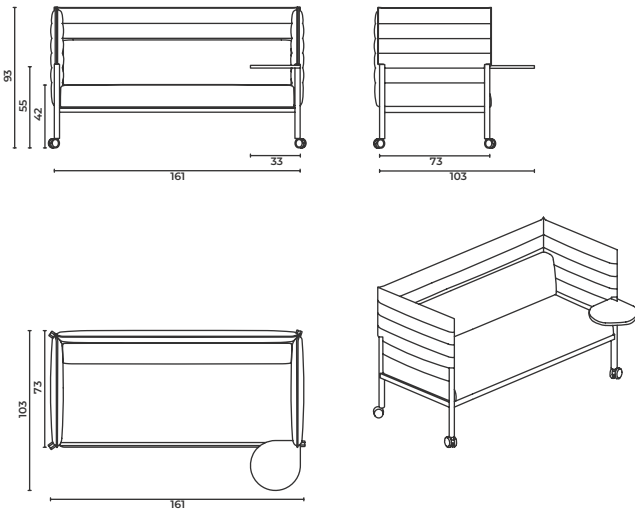

CageLounge_Lb_M_161

W: 161 D: 73 H: 93 cm
SH: 42 cm

CageLounge_Lb_M_161_Str

W: 161 D: 73 H: 93 cm
SH: 42 cm AH: 55 cm

CageLounge_Lb_M_161_Stl

W: 161 D: 73 H: 93 cm
SH: 42 cm AH: 55 cm

Cage Lounge

Armchair

Koltuk

*When ordering please note that: "left side table" means that your left arm is on the left side table when you are sitting.
"right side table" means that your right arm is on the right side table when you are sitting.