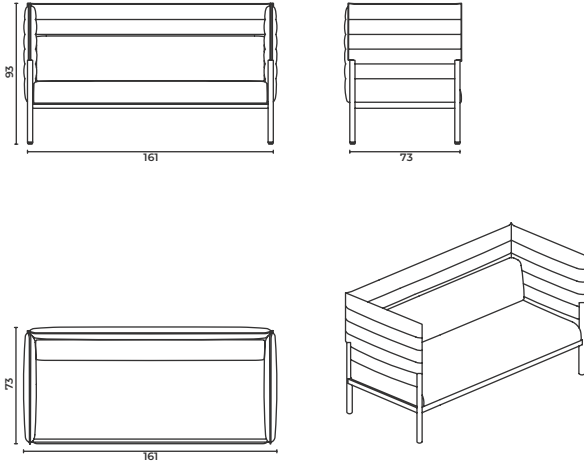

Cage Lounge

Armchair

Koltuk

"When ordering please note that: "left side table" means that your left arm is on the left side table when you are sitting.
"right side table" means that your right arm is on the right side table when you are sitting.

Sipariş verirken lütfen şuna dikkat edin: "Sol sehpa", sehpa otururken sol kolunuzun sol sehpa-
da olması anlamına gelir.
"Sağ sehpa", sehpa otururken sağ kolunuzun sağ sehpa da olması anlamına gelir.

CageLounge_Lb_161