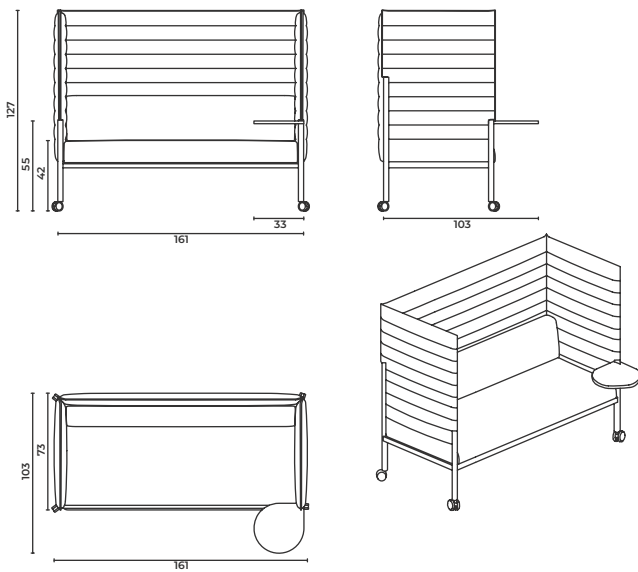

CageLounge_Hb_M_161

W: 161 D: 103 H: 127 cm
SH: 42 cm AH: 55 cm

CageLounge_Hb_M_161_Str

W: 161 D: 103 H: 127 cm
SH: 42 cm AH: 55 cm

CageLounge_Hb_M_161_Stl

W: 161 D: 103 H: 127 cm
SH: 42 cm AH: 55 cm

Cage Lounge

Armchair

Koltuk

Cage Lounge

Armchair

Koltuk

*When ordering please note that: "left side table" means that your left arm is on the left side table when you are sitting.
"right side table" means that your right arm is on the right side table when you are sitting.