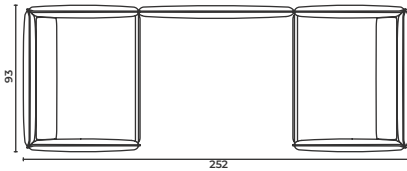

Cage Lounge

Armchair

Koltuk

*When ordering please note that: "left side table" means that your left arm is on the left side table when you are sitting.
"right side table" means that your right arm is on the right side table when you are sitting.

Sipariş verirken lütfen şuna dikkat edin: "Sol sehpa", sehpa otururken sol kolunuzun sol sehpa-
da olması anlamına gelir.
"Sağ sehpa", sehpa otururken sağ kolunuzun sağ sehpa da olması anlamına gelir.

CageLounge_Bth_25293

W: 252 D: 93 H: 127 cm
SH: 42 cm