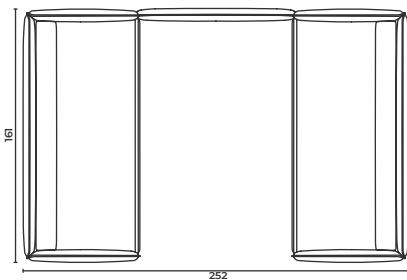

CageLounge_Bth_252161

W: 252 D: 161 H: 127 cm
SH: 42 cm