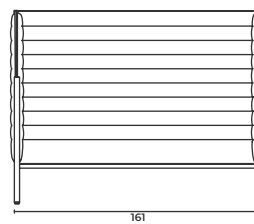

CageLounge_Bth_252161

W: 252 D: 161 H: 127 cm
SH: 42 cm