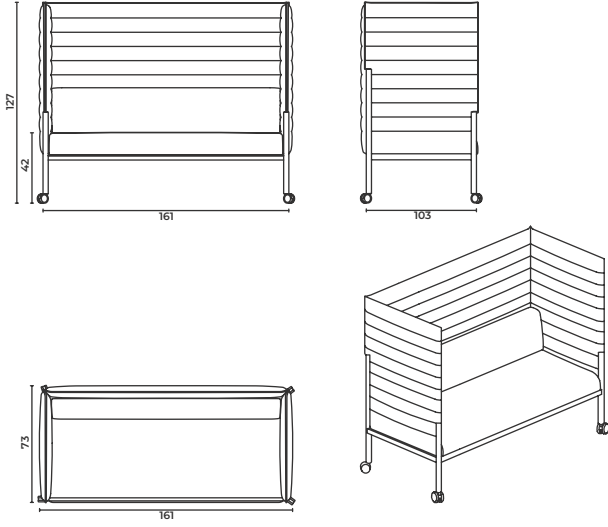

Cage Lounge

Armchair

Koltuk

*When ordering please note that: "left side table" means that your left arm is on the left side table when you are sitting.
"right side table" means that your right arm is on the right side table when you are sitting.

Sipariş verirken lütfen şuna dikkat edin: "Sol sehpa", sehpa otururken sol kolunuzun sol sehpa-
da olması anlamına gelir.
"Sağ sehpa", sehpa otururken sağ kolunuzun sağ sehpa da olması anlamına gelir.

CageLounge_Hb_M_161