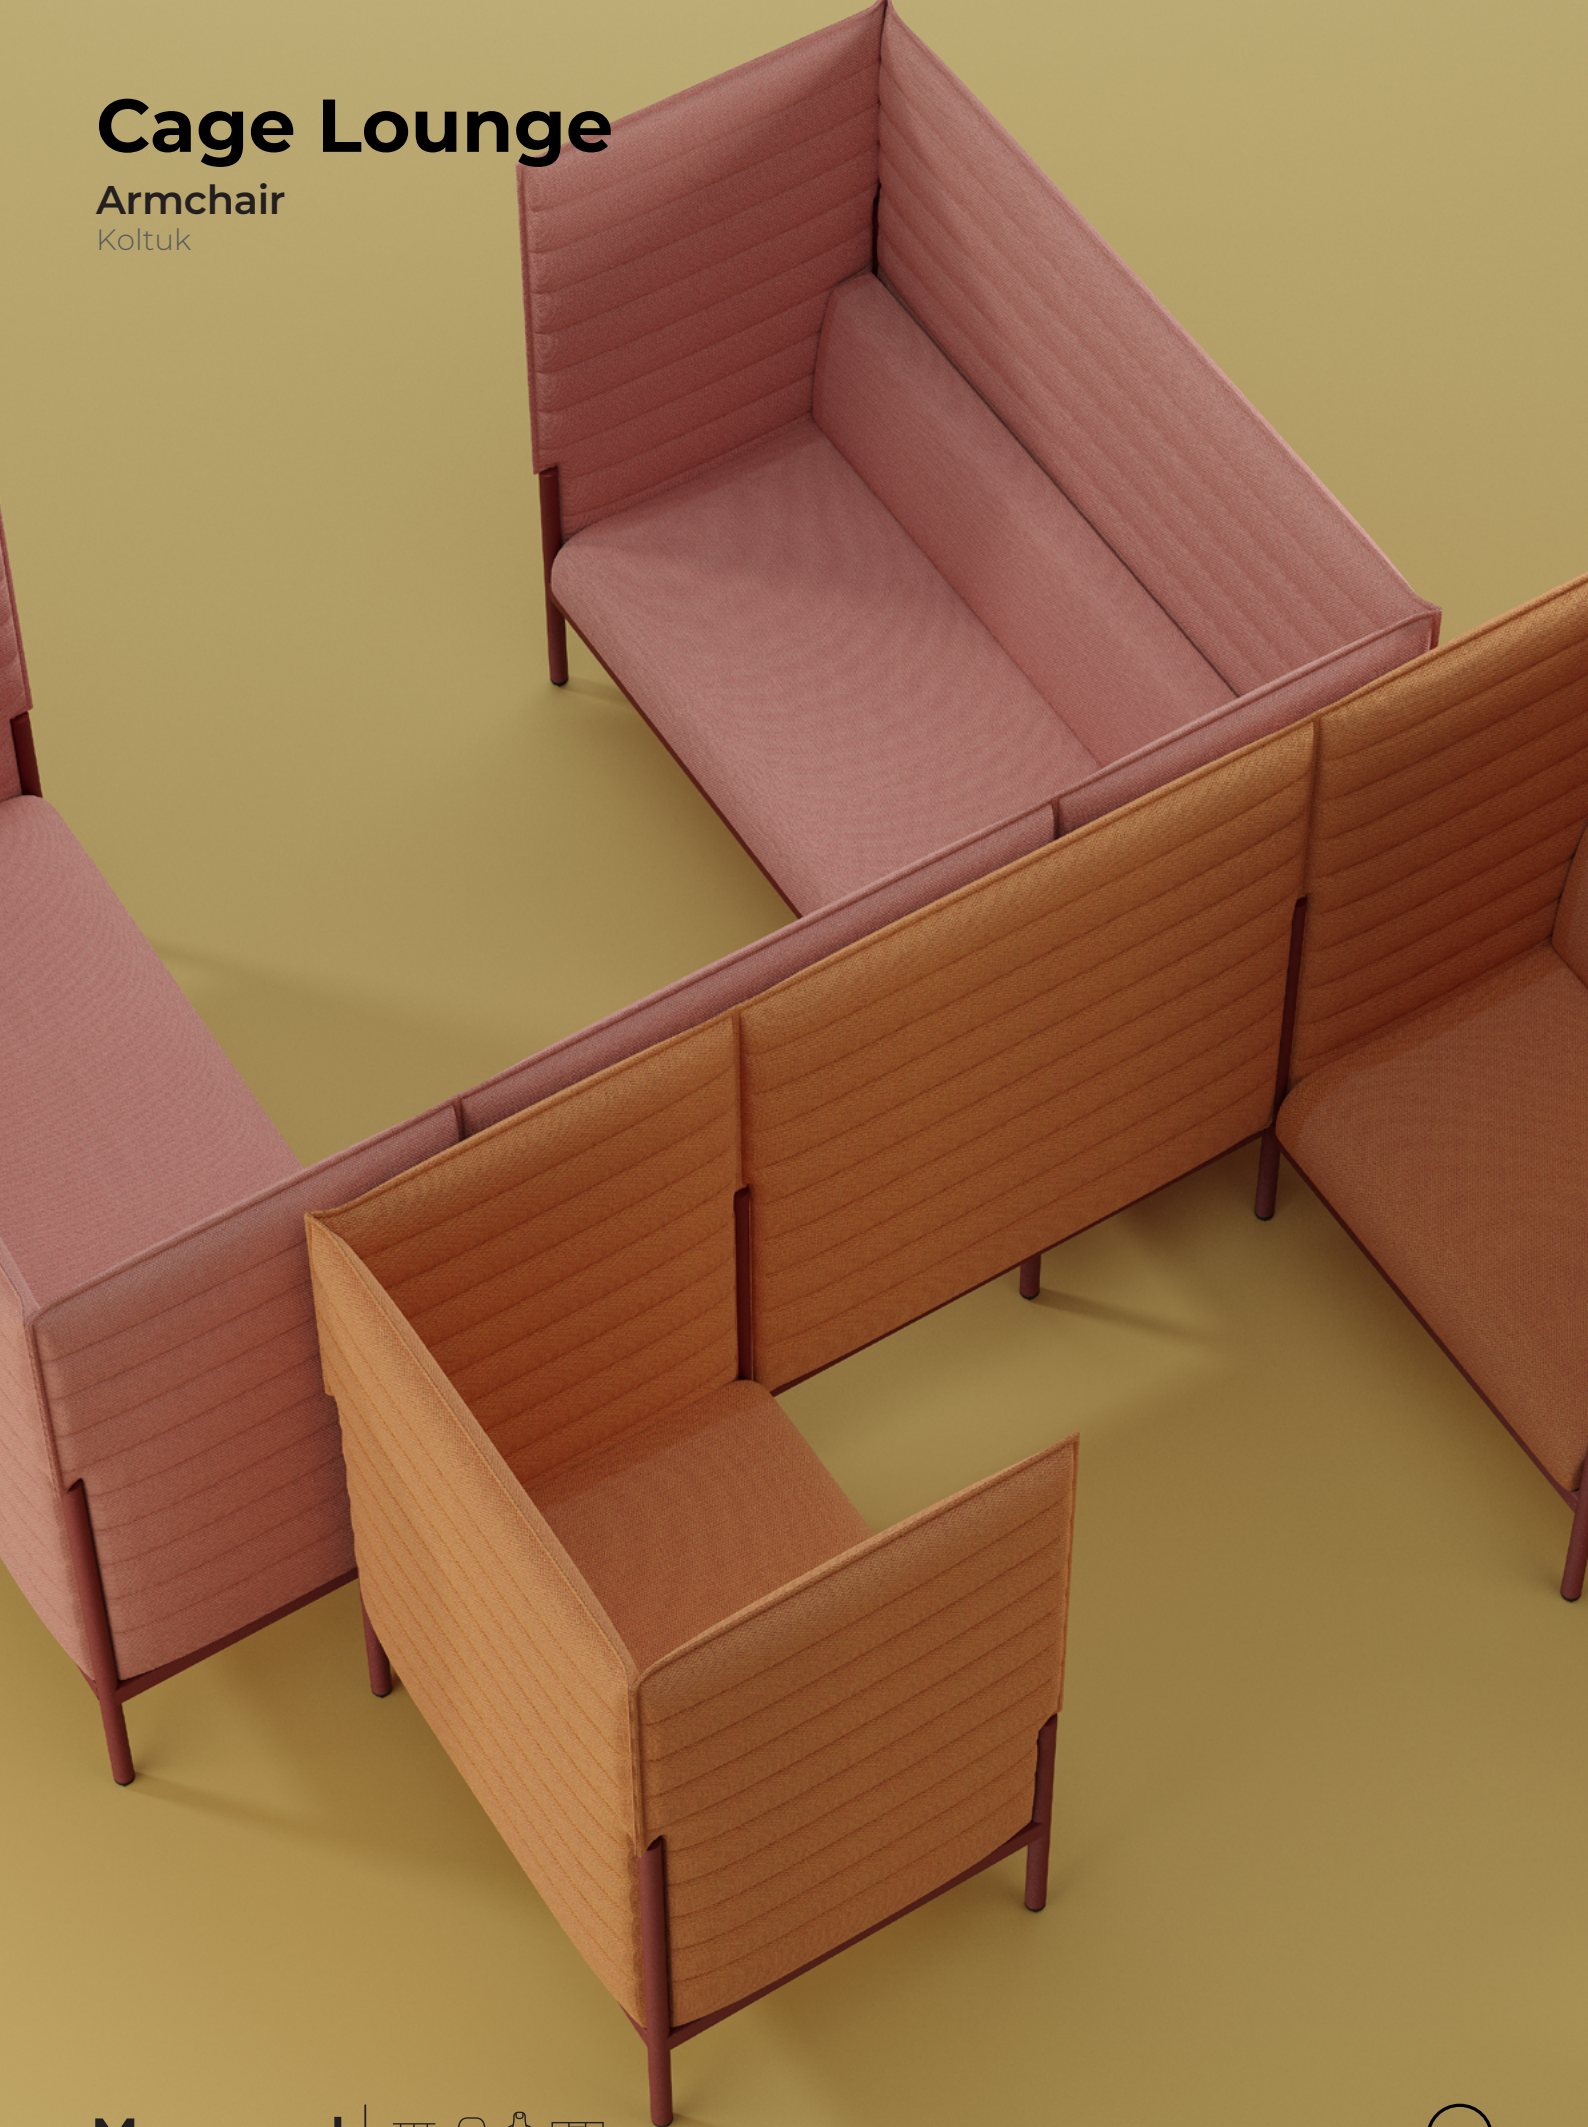

CageLounge_Hb_M_161

W: 161 D: 103 H: 127 cm
SH: 42 cm AH: 55 cm

CageLounge_Hb_M_161_Str

W: 161 D: 103 H: 127 cm
SH: 42 cm AH: 55 cm

CageLounge_Hb_M_161_Stl

W: 161 D: 103 H: 127 cm
SH: 42 cm AH: 55 cm

Cage Lounge

Armchair

Koltuk

Cage Lounge

Armchair

Koltuk

*When ordering please note that: "left side table" means that your left arm is on the left side table when you are sitting.
"right side table" means that your right arm is on the right side table when you are sitting.