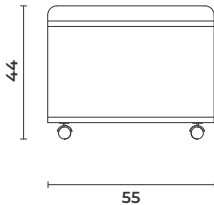

# Sydney

By Marwood Design Team

Marwood | 

Sydney\_4055H44

Sydney\_4555H19