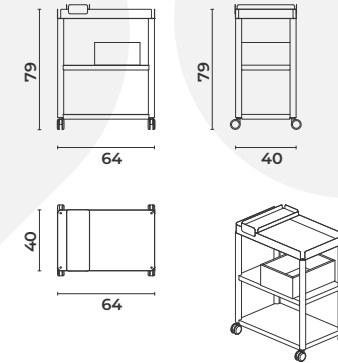

# Cage

By Mustafa Timur

Marwood | 

Cage\_Trl\_6440H48

Cage\_Trl\_6440H69

Cage\_Trl\_6440H79

Cage\_Trl\_11540H79