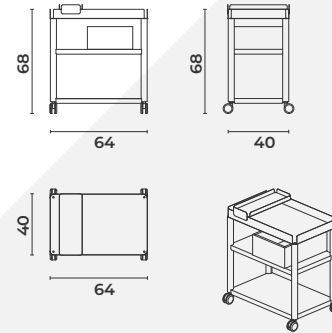

# Cage

By Mustafa Timur

Marwood | 

Cage\_Trl\_6440H48

Cage\_Trl\_6440H69

Cage\_Trl\_6440H79

Cage\_Trl\_11540H79